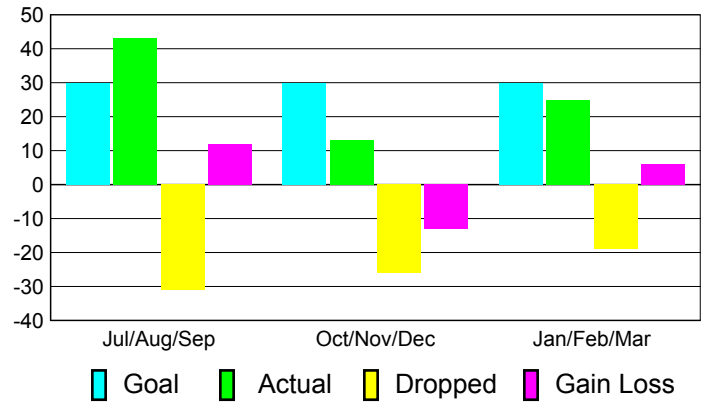

### YTD Status Quo Clubs 2010-2011

Status Quo Clubs Compared to Status Quo Members

## MEMBERSHIP

**Membership Results**  
2010-2011

**Membership**  
2009-2010

Month	Net Memb Goal	Actual New Memb	Actual Dropped Memb	Gain/Loss of Memb	Gain/Loss of Memb
Jul/Aug/Sep	30	43	-31	12	3
Oct/Nov/Dec	30	13	-26	-13	3
Jan/Feb/Mar	30	25	-19	6	15
<b>Totals</b>	<b>90</b>	<b>81</b>	<b>-76</b>	<b>5</b>	<b>21</b>

### Membership Results 2010-2011

Goal, New, Dropped, Gain/Loss

### Comparison of Membership Gain/Loss

Current Year Compared to the Previous Year