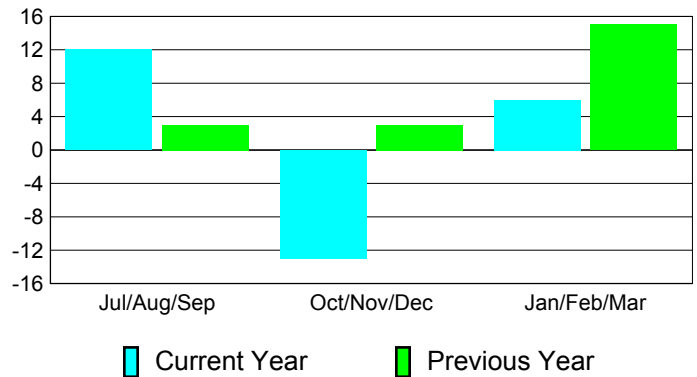

Gender Comparison 2010-2011

Jul/Aug/Sep

Oct/Nov/Dec

Jan/Feb/Mar

Male

Female